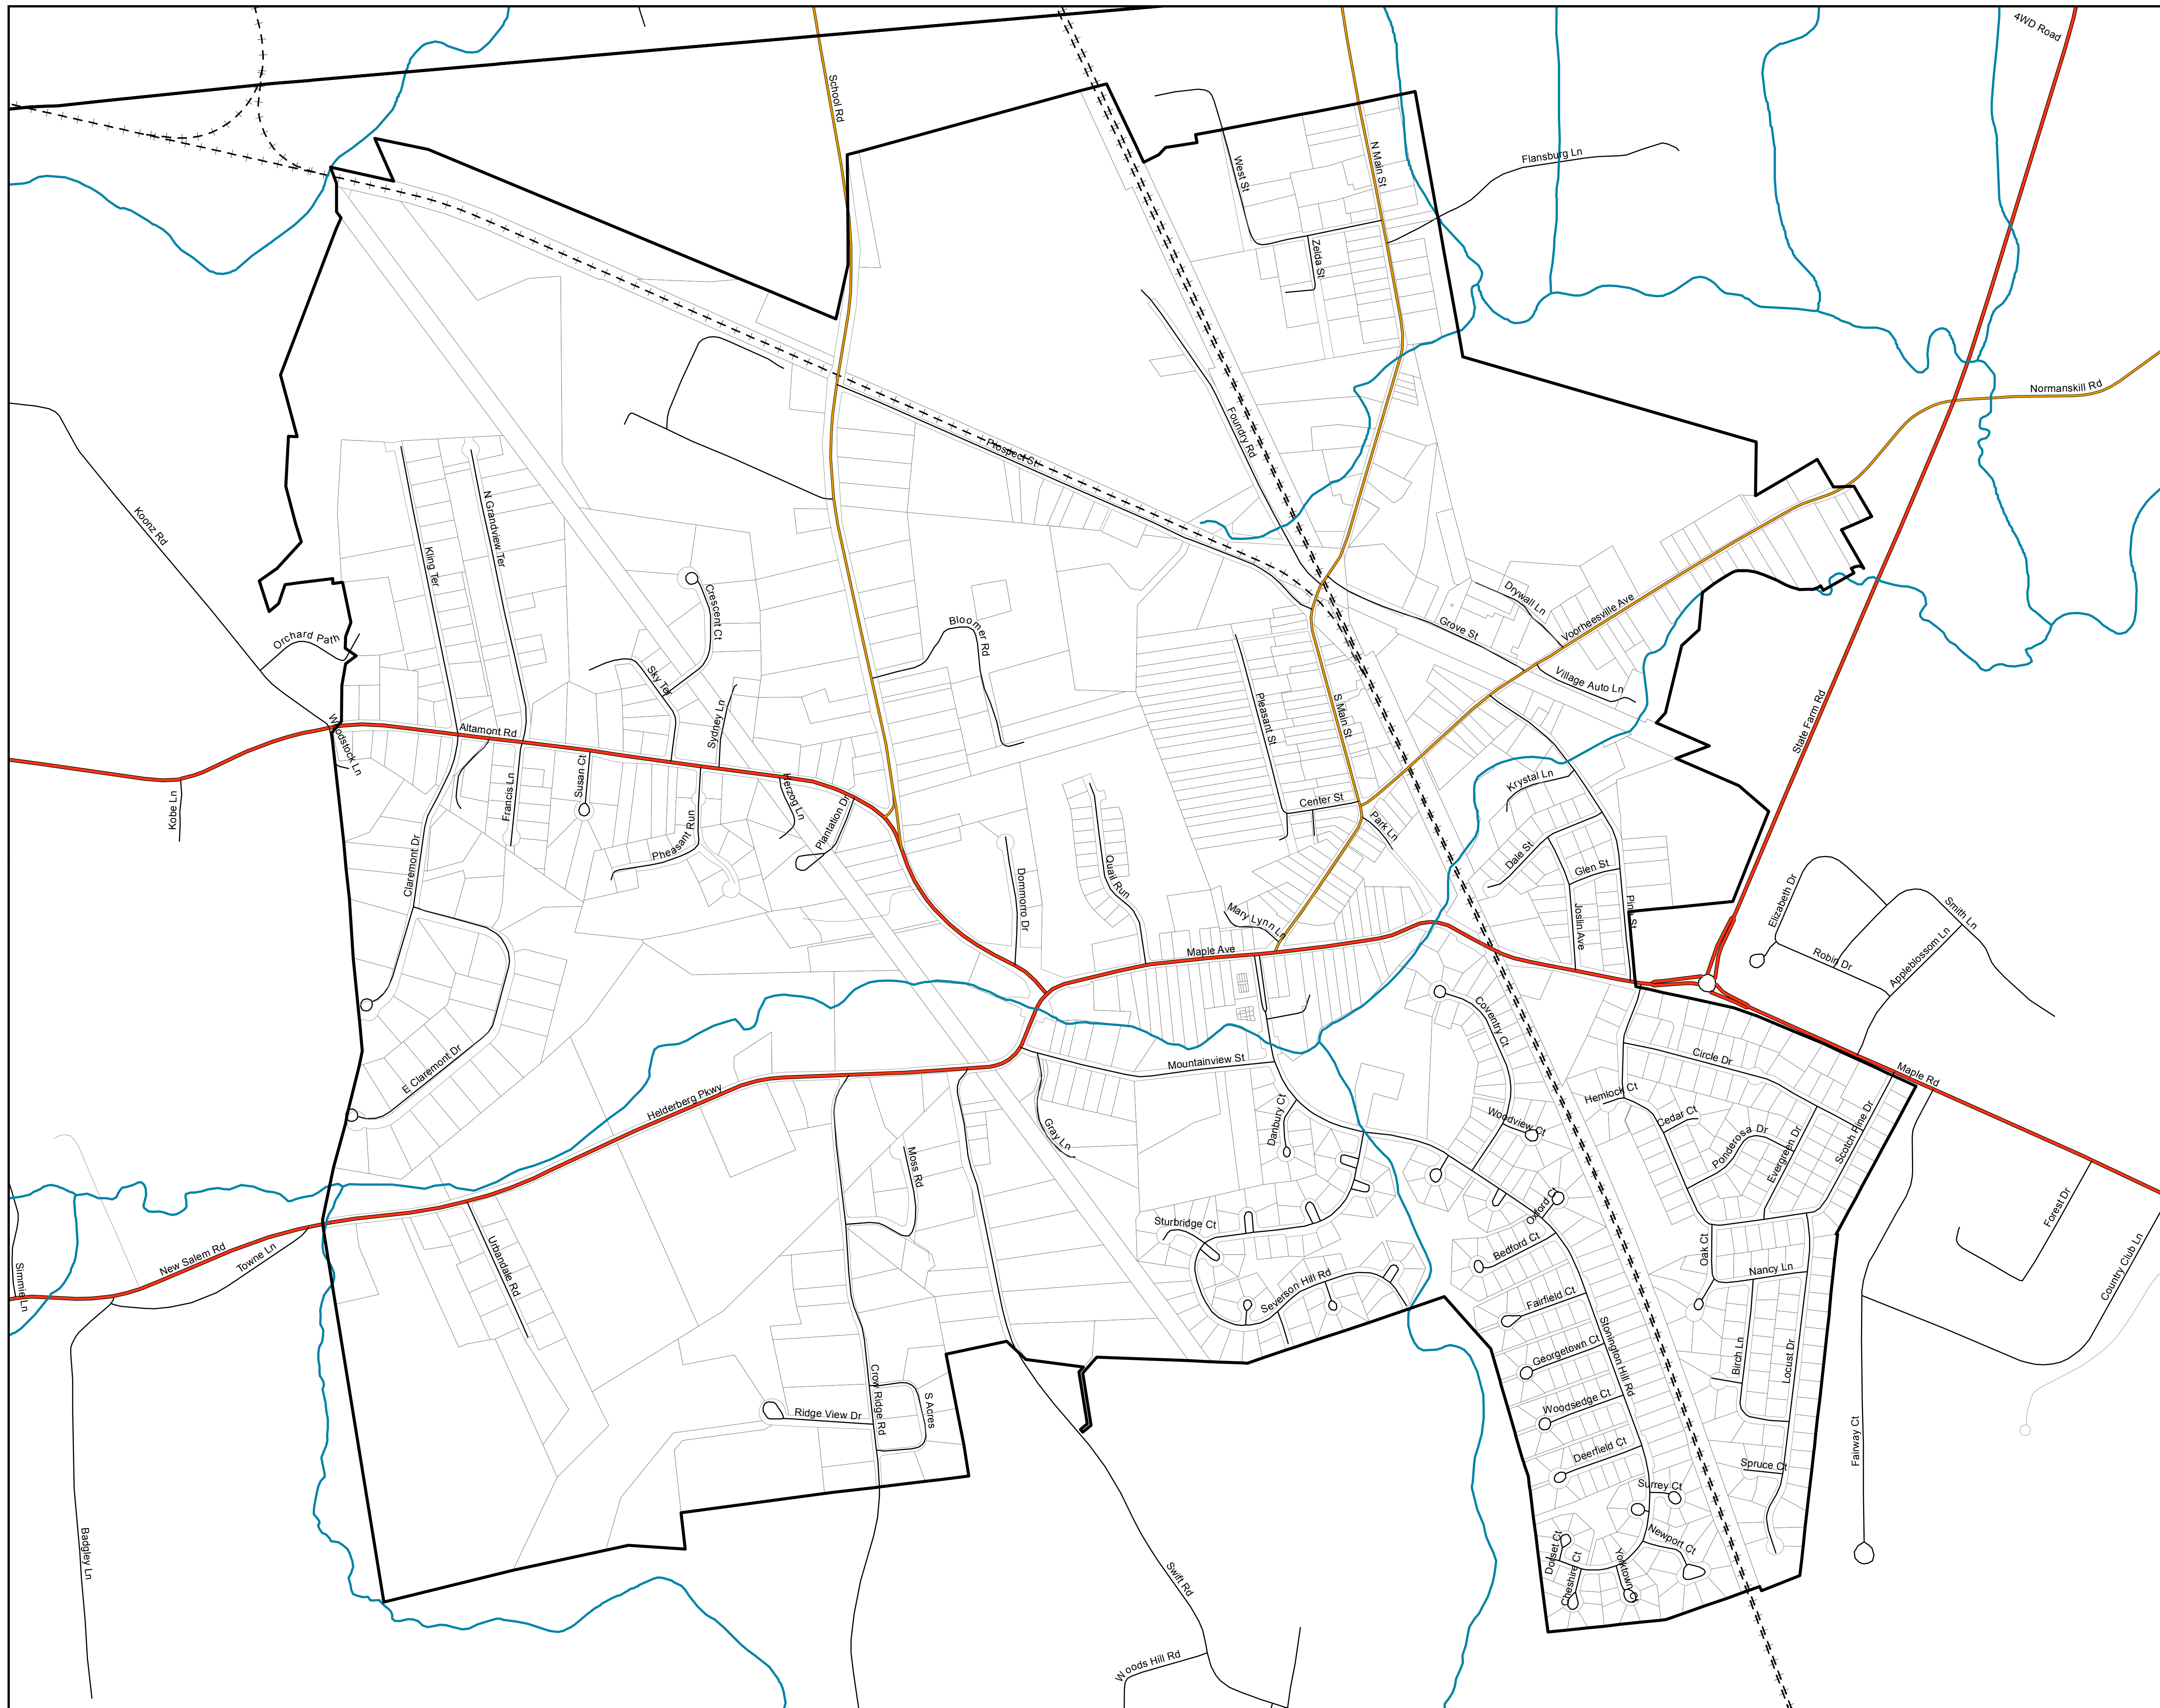

Village of Voorheesville

Albany County, NY

Roads and Property Boundaries

-  Village Boundary
-  Town Boundary
-  Property Boundaries
-  Streams
- Roads**
-  State Route
-  County Road
-  Local Road
-  Private Road
-  Railroad

Map Date:
1-25-2017

 **Community Planning &
Environmental Associates**

Nan Stolzenburg, AICP - www.planningbetterplaces.com
152 Stolzenburg Road, Berne, NY 12023
Don Meltz, Planning and GIS - www.donmeltz.com