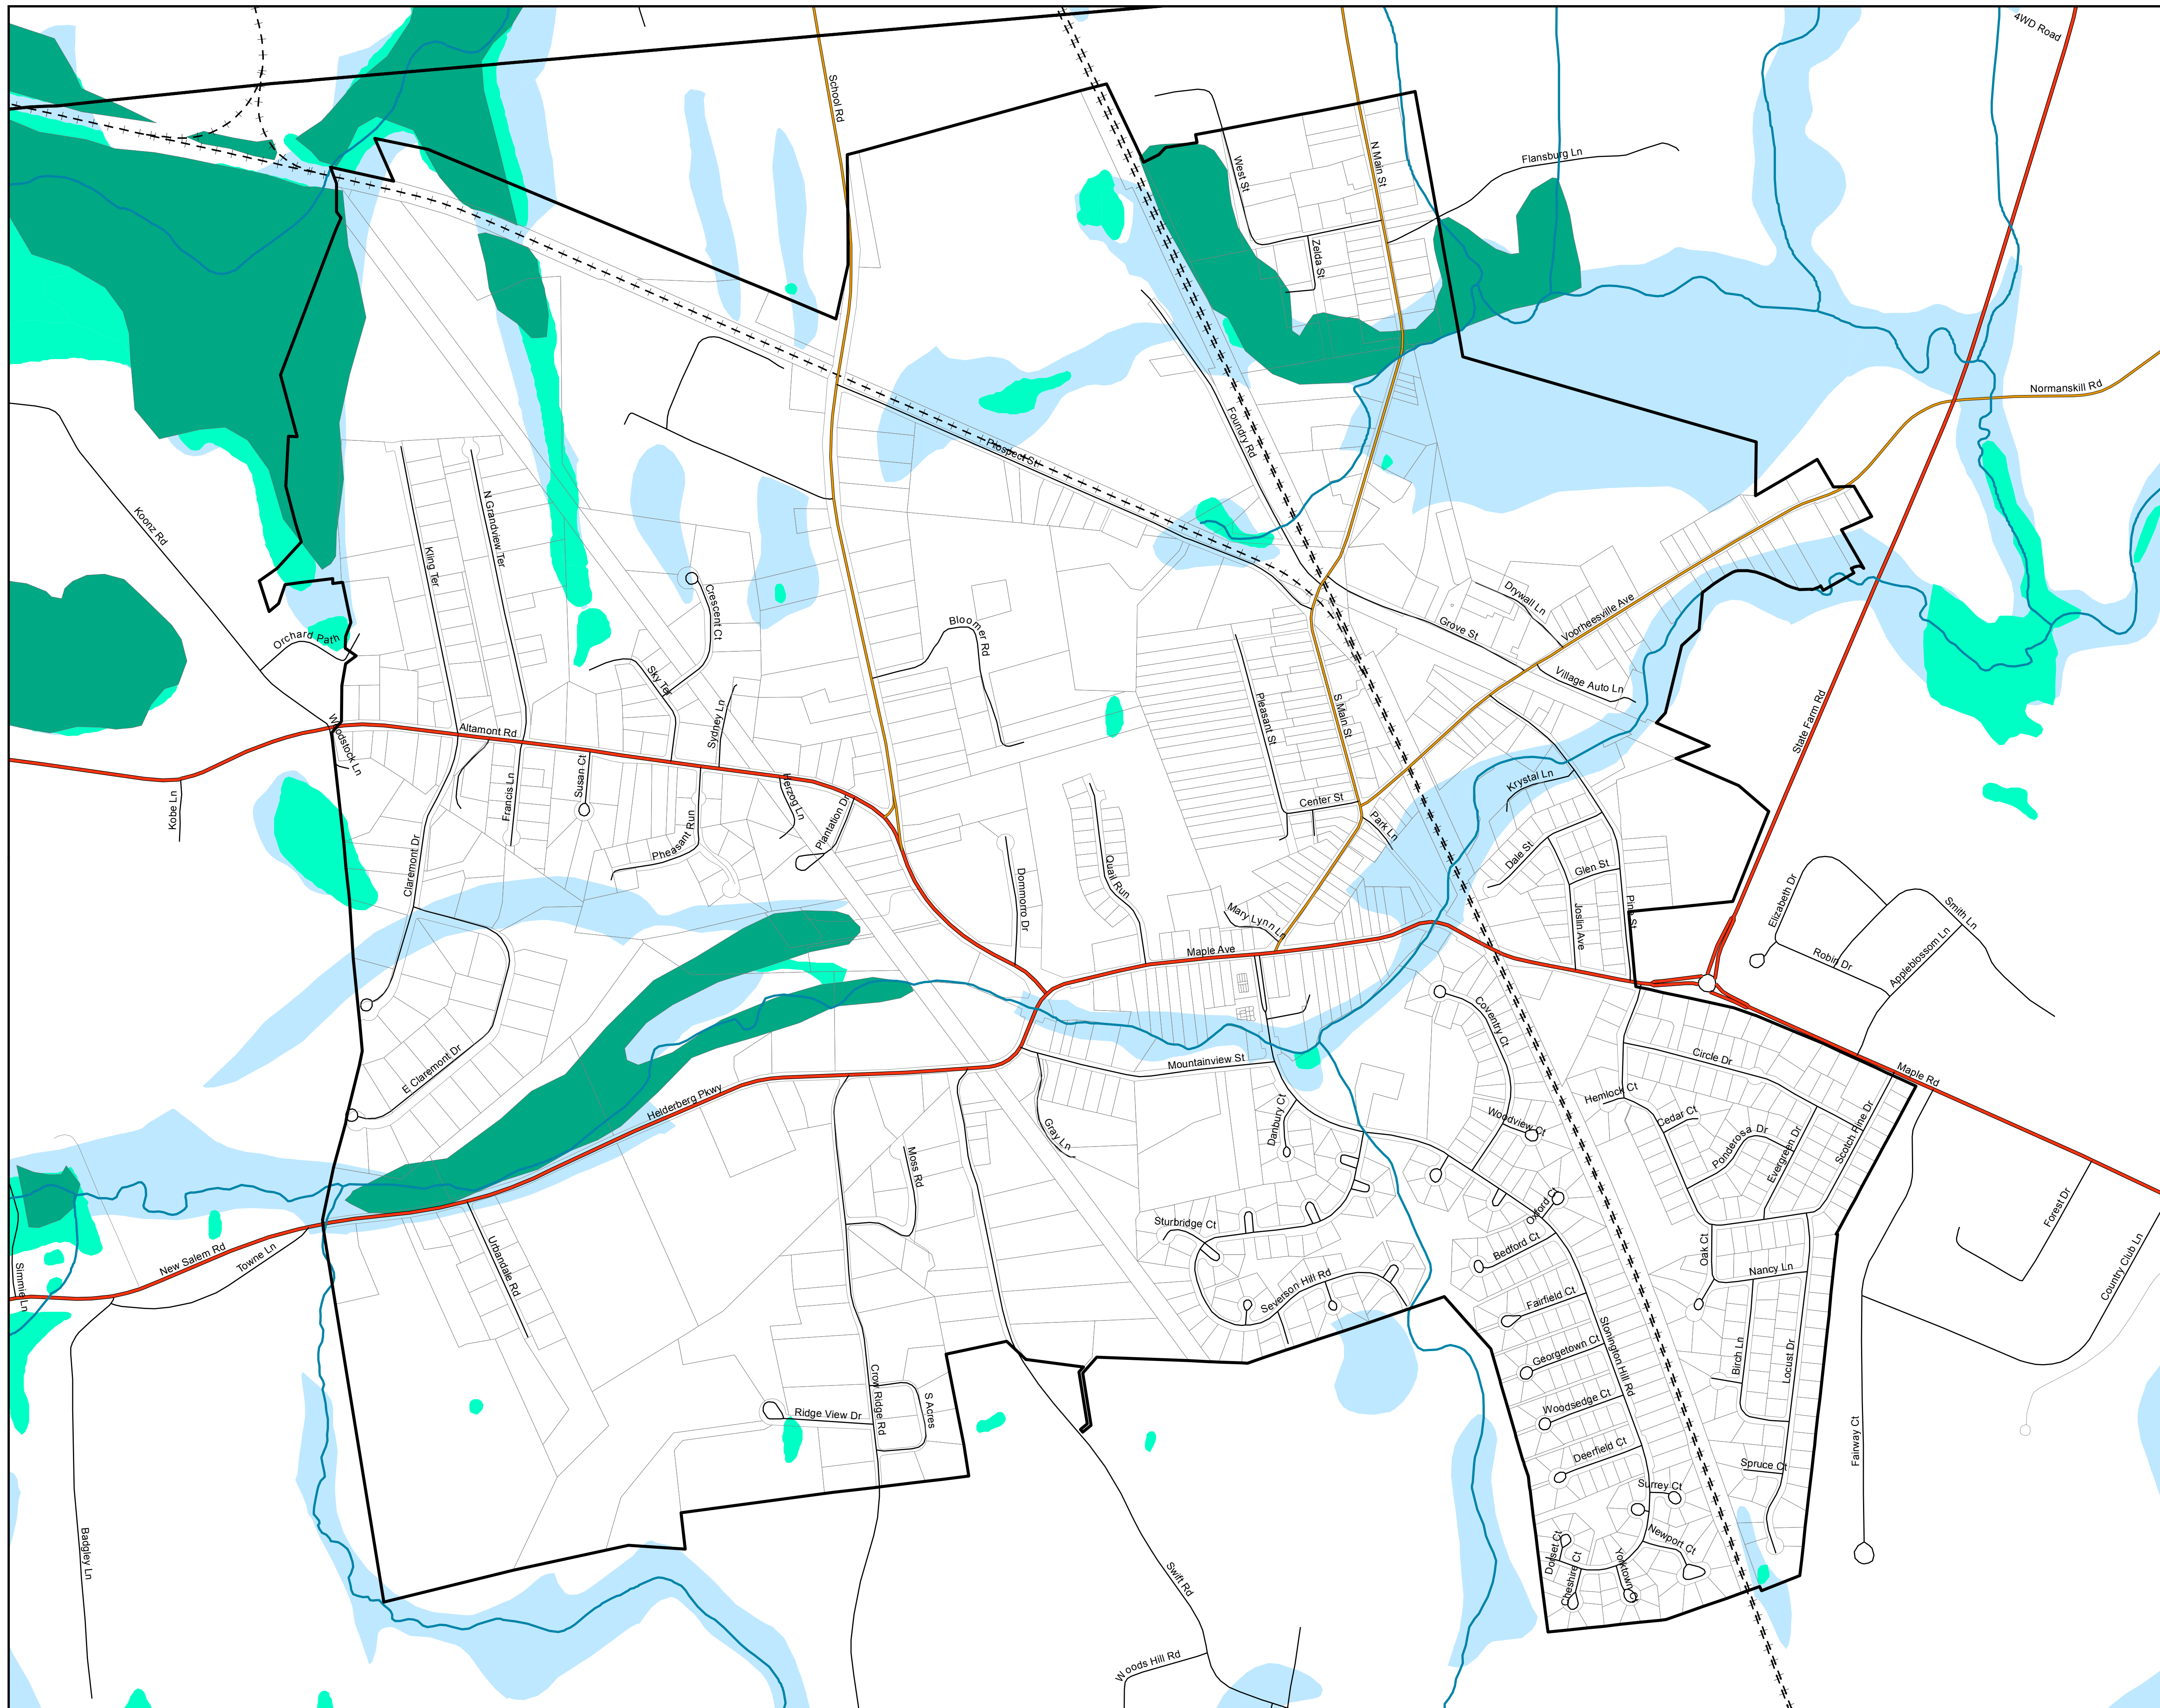

# Village of Voorheesville

## Albany County, NY

### Wetlands

-  Village Boundary
-  Town Boundary
-  Property Boundaries
-  Streams
- Roads**
-  State Route
-  County Road
-  Local Road
-  Private Road
-  Railroad
-  Wetlands - DEC
-  Wetlands - NWI
-  Hydric Soils